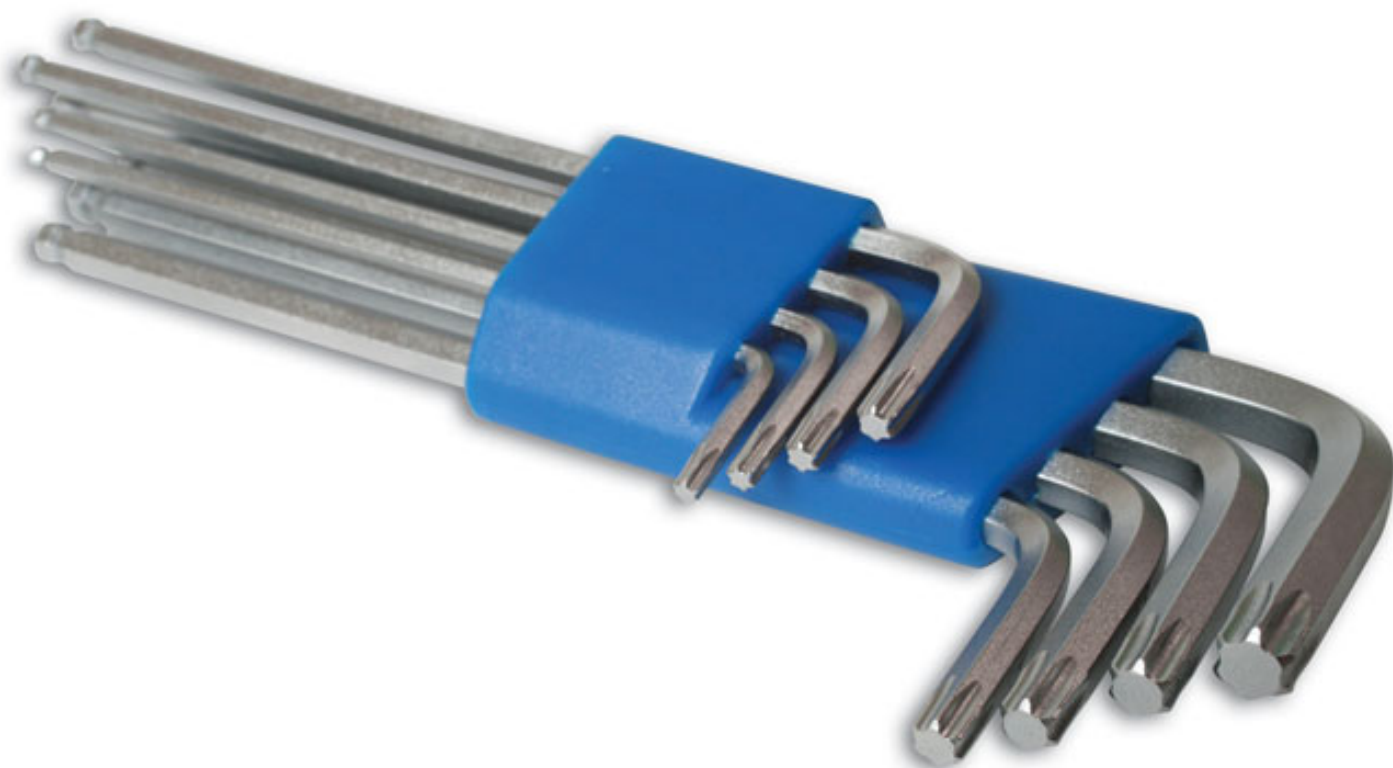

## Ball-Ended Hex & Star Key Set 8pc

A set of double ended keys - one end Star\* profile (short format), the other ball ended Hex (long format) giving 16 sizes in 2 formats.

### Additional Information

- Ball end Hex sizes: 2, 2.5, 3, 3.5, 4, 4.5, 5, 6mm.
- Star\* sizes: T9, T10, T15, T20, T25, T27, T30, T40.
- Manufactured from S2 steel.
- 
- 

<http://lasertools.co.uk/product/4180>